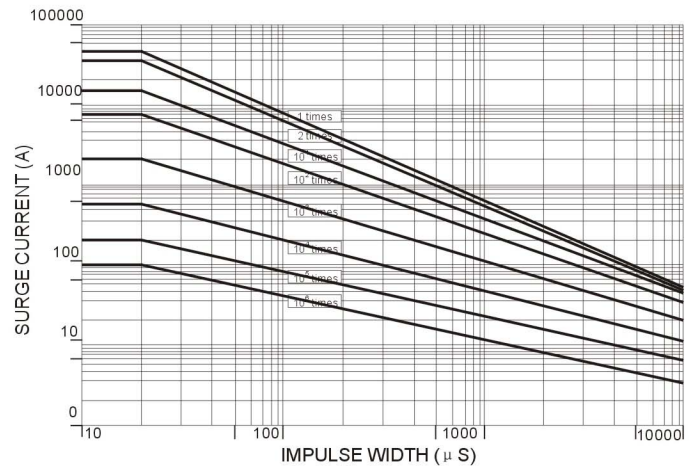

低壓避雷器

V-I Curve (25D130C to 53D680C)

Impulse Life Time Rating Curves

2 times: 5 minutes interval
 up to 10 times: 2 minutes interval
 up to 10⁶ times: 10 seconds interval

40D,40LS 系列 40D,40LS Series

53MM 系列 53mm Series

Impulse Life Time Rating Curves

32MM 系列 32mm Series

2 times: 5 minutes interval
 up to 10 times: 2 minutes interval
 up to 10⁶ times: 10 seconds interval