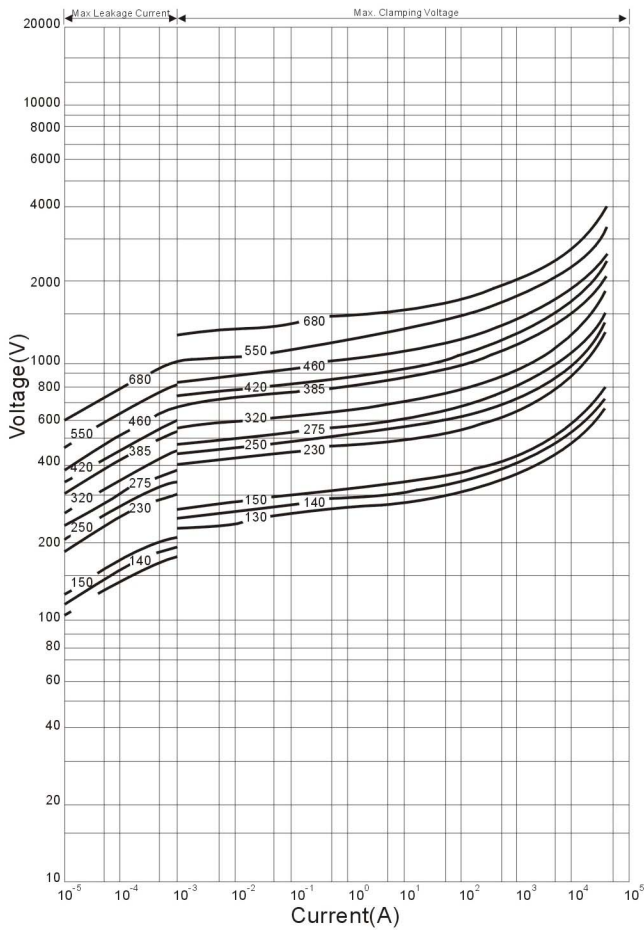

低壓避雷器

V-I Curve (25D130C to 53D680C)

Impulse Life Time Rating Curves

2 times: 5 minutes interval
 up to 10 times: 2 minutes interval
 up to 10⁶ times: 10 seconds interval

40D,40LS 系列 40D,40LS Series

53MM 系列 53mm Series

Impulse Life Time Rating Curves

32MM 系列 32mm Series

2 times: 5 minutes interval
 up to 10 times: 2 minutes interval
 up to 10⁶ times: 10 seconds interval