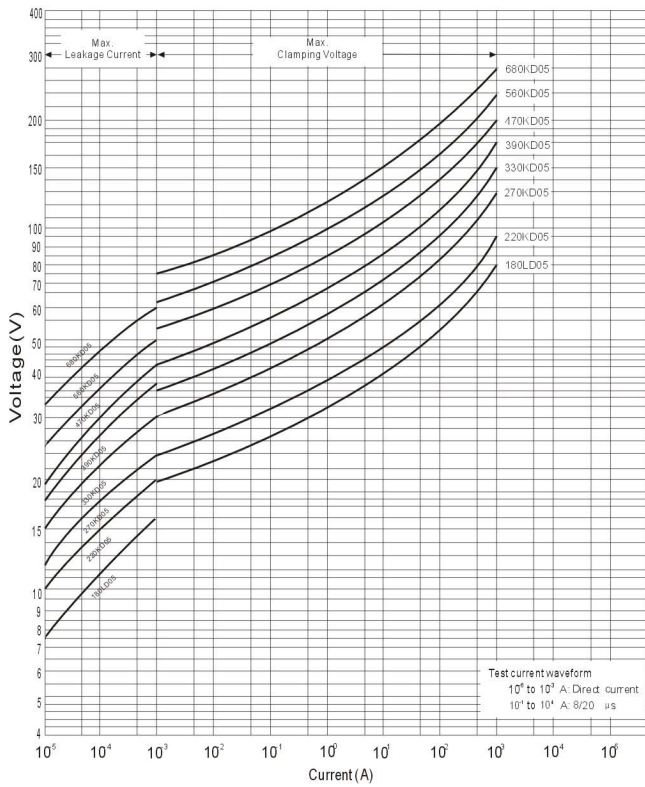

V-I CURVES AND LIFE TIME

V-I Curve [180LD05 to 680KD05]

V-I Curve [820KD05 to 471KD05]

Surge Life Time Ratings [180LD05 to 680KD05]

Surge Life Time Ratings [820KD05 to 471KD05]