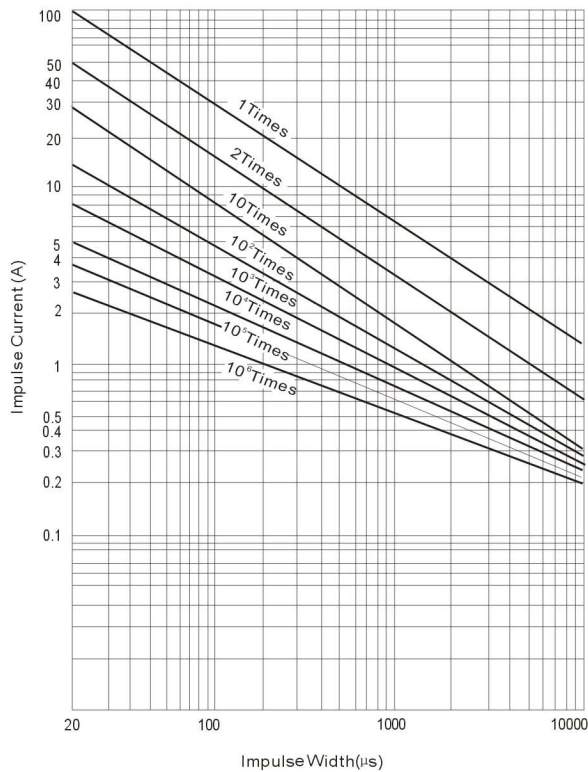

V-I CURVES AND LIFE TIME

V-I Curve [180LD05 to 680KD05]

V-I Curve [820KD05 to 471KD05]

Surge Life Time Ratings [180LD05 to 680KD05]

Surge Life Time Ratings [820KD05 to 471KD05]