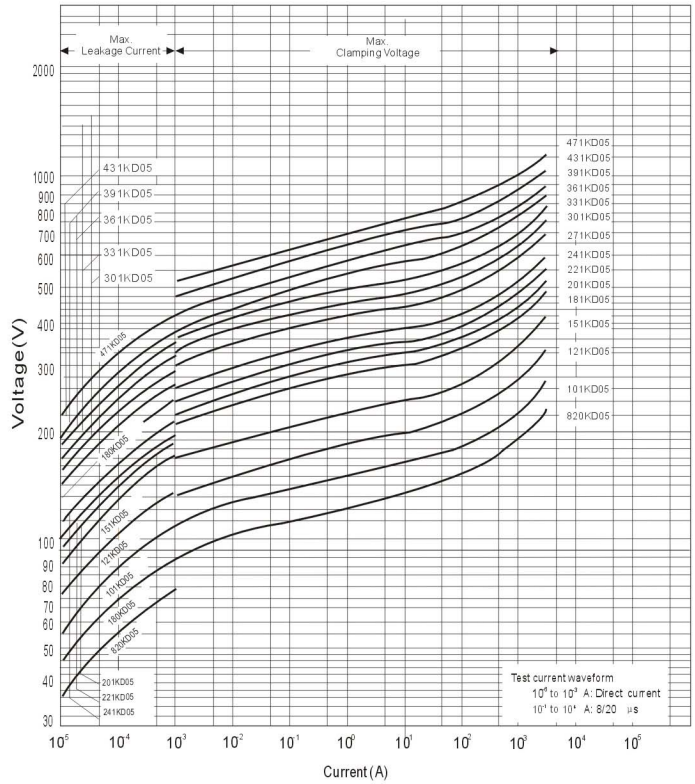

V-I CURVES AND LIFE TIME

V-I Curve [180LD05 to 680KD05]

V-I Curve [820KD05 to 471KD05]

Surge Life Time Ratings [180LD05 to 680KD05]

Surge Life Time Ratings [820KD05 to 471KD05]