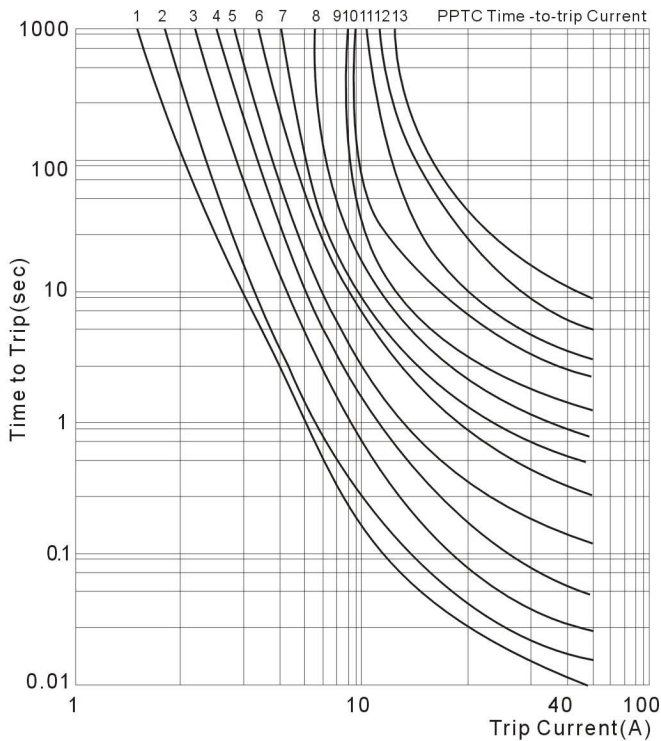

RDL06 Series-PTC Resettable Fuses

1.RDL06V075	5.RDL06V135
2.RDL06V090	6.RDL06V160
3.RDL06V110	7.RDL06V185
4.RDL06V120	8.RDL06V250

RDL60 Series-PTC Resettable Fuses

1.60V010	7.60V050	13.60V160
2.60V017	8.60V065	14.60V185
3.60V020	9.60V075	15.60V250
4.60V025	10.60V090	16.60V300
5.60V030	11.60V110	17.60V375
6.60V040	12.60V135	

RDL30 Series-PTC Resettable Fuses

1.30V090	5.30V185	8.30V400	11.30V700
2.30V110	6.30V250	9.30V500	12.30V800
3.30V135	7.30V300	10.30V600	13.30V900
4.30V160			

RDL30V500