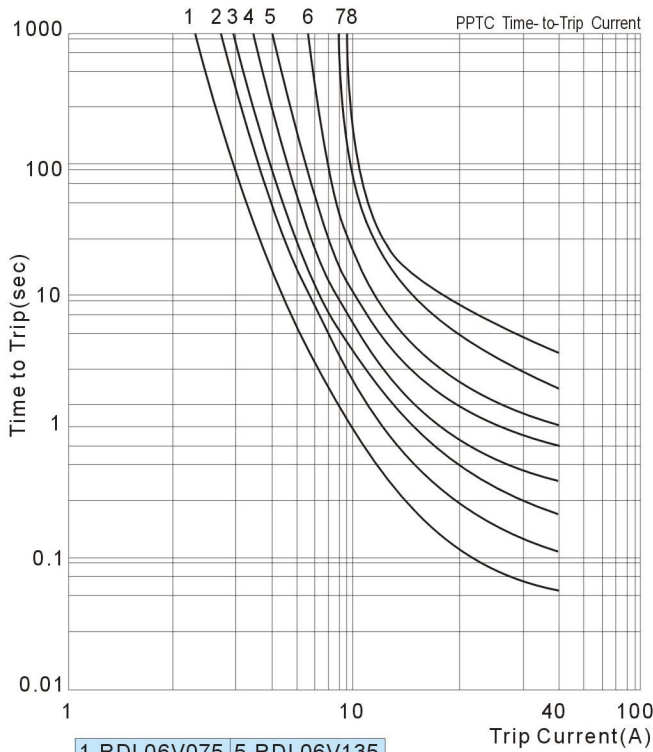

RDL06 Series-PTC Resettable Fuses

1.RDL06V075	5.RDL06V135
2.RDL06V090	6.RDL06V160
3.RDL06V110	7.RDL06V185
4.RDL06V120	8.RDL06V250

RDL60 Series-PTC Resettable Fuses

1.60V010	7.60V050	13.60V160
2.60V017	8.60V065	14.60V185
3.60V020	9.60V075	15.60V250
4.60V025	10.60V090	16.60V300
5.60V030	11.60V110	17.60V375
6.60V040	12.60V135	

RDL30 Series-PTC Resettable Fuses

1.30V090	5.30V185	8.30V400	11.30V700
2.30V110	6.30V250	9.30V500	12.30V800
3.30V135	7.30V300	10.30V600	13.30V900
4.30V160			

RDL30V500