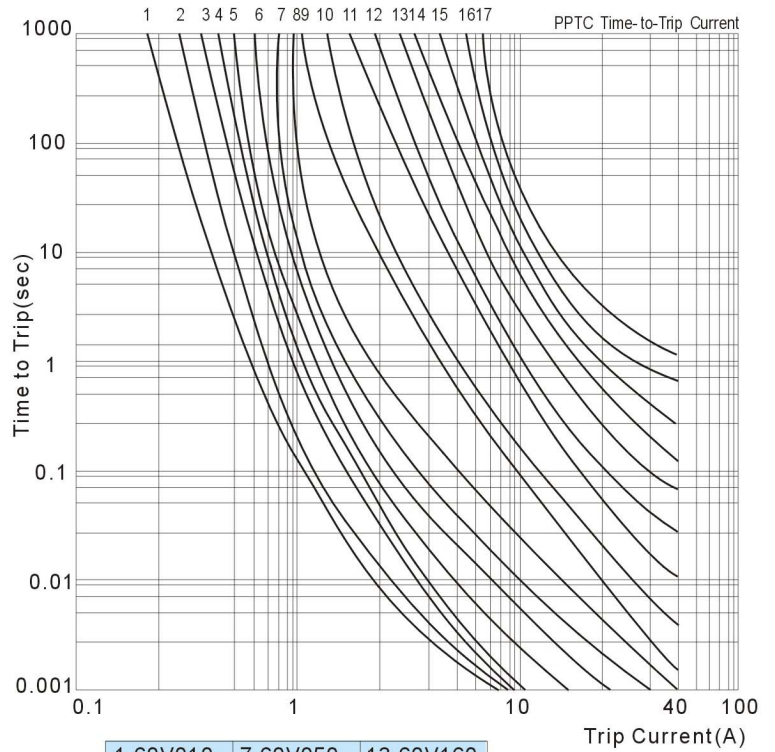

RDL06 Series-PTC Resettable Fuses

1.RDL06V075	5.RDL06V135
2.RDL06V090	6.RDL06V160
3.RDL06V110	7.RDL06V185
4.RDL06V120	8.RDL06V250

RDL60 Series-PTC Resettable Fuses

1.60V010	7.60V050	13.60V160
2.60V017	8.60V065	14.60V185
3.60V020	9.60V075	15.60V250
4.60V025	10.60V090	16.60V300
5.60V030	11.60V110	17.60V375
6.60V040	12.60V135	

RDL30 Series-PTC Resettable Fuses

1.30V090	5.30V185	8.30V400	11.30V700
2.30V110	6.30V250	9.30V500	12.30V800
3.30V135	7.30V300	10.30V600	13.30V900
4.30V160			

RDL30V500